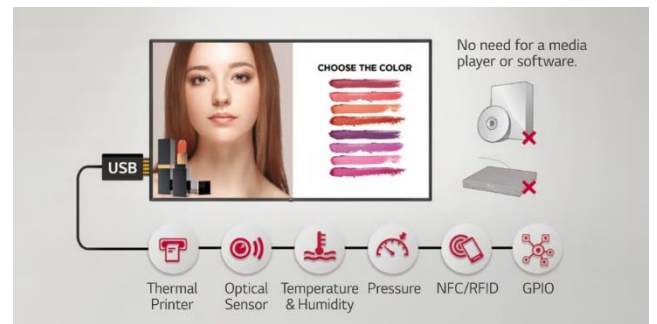

High Performance SoC with webOS

Built-in SoC can execute several tasks at once while providing smooth content playback without the need for a media player. Also, the LG webOS smart signage platform enhances user convenience with intuitive GUI and simple app development tools.

Various Sensor Applications

The LG webOS smart signage platform easily supports connections with external sensors via USB plug-in. The overall cost for maintenance is reduced as there's no need to purchase additional software or media players for creating value-added solutions.