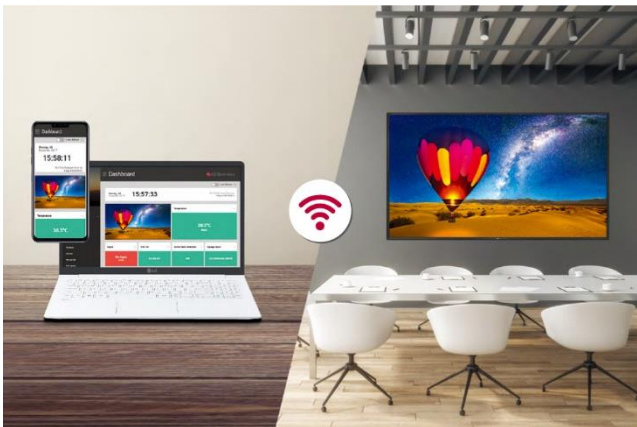

Remote Monitoring and Control

Through the Control Manager, the embedded web monitoring solution, you can control and monitor the status of multiple UL3G series displays in different locations in real-time. It is available on internet connected devices, allowing you to flexibly and rapidly respond to emergency situations anywhere.